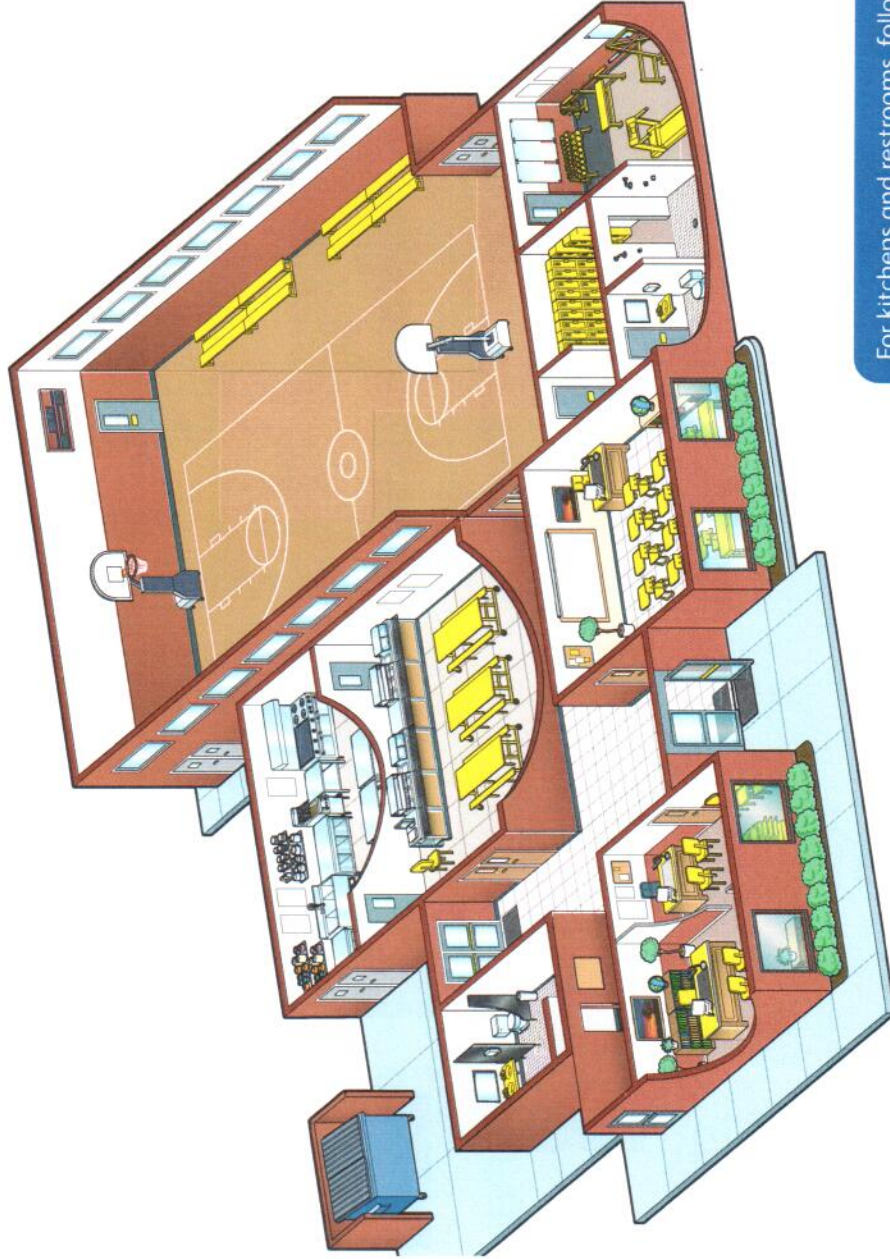

School High Touch Surfaces

High Touch Surfaces

Athletic Equipment

Copier/Printer

Hard Surface
Benches/Chairs

Door Handle /
Light Switch

Keyboard /
Mouse

Locker Exterior

Railings

Pencil Sharpener

Desk & Table Tops

Telephone

Sink / Toilet
Flush Handle

For kitchens and restrooms, follow standard operating procedures

Questions: 1-800-558-2332

Always wear personal protective equipment.

© 2020 Diversey, Inc. All Rights Reserved. 82858-CHT en (20/022)

* The hummingbird and wing shape logo is a trademark of Diversey, Inc.

Classroom High Touch Surfaces

Desk Top

Door Handle

Light Switch

Pencil Sharpener