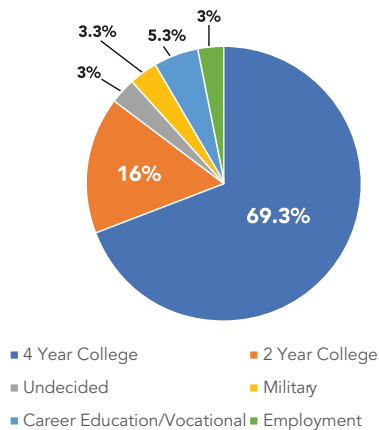

Post Graduate Plans

Class of 2019 (full-time day program)

OCHS Academic Recognition

Class rank is not recorded on transcripts nor is class rank announced to students. Weighted GPA class rank is only utilized when required for college admission and/or college/institutional scholarships.

Summa Cum Laude: 4.6+
Magna Cum Laude: 4.3 - 4.599
Cum Laude: 4.0 - 4.299