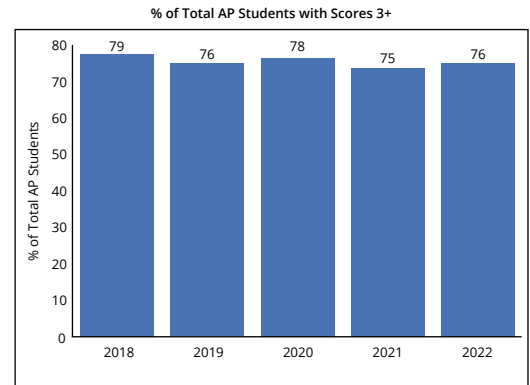

Advanced Placement Program

AP courses receive an additional 30% in the calculation in GPA. 234 students took a total of 495 exams averaging 3.3. 76.07% of the students scored 3 or higher. AP courses are open to all students who receive a teacher recommendation.

AP American Govt. & Politics
AP Art History
AP Biology
AP Calculus I A/B
AP Calculus 2 B/C
AP Chemistry
AP Computer Science A
AP Computer Science Principles
AP English Literature/Comp
AP English Language
AP Environmental Science
AP Human Geography
AP Macroeconomics

AP French Language
AP Spanish Language
AP Statistics & Probability
AP Studio Art – Drawing/2D
AP US History I (10th)
AP US History 2 (11th)
AP World History
AP Psychology
AP Physics I
AP Physics 2
AP Physics C Mechanics
AP Music Theory

Ocean City High School (311045)

School Summary (Total Scholars: 93; Average Score: 3.70)

	AP Scholar	AP Scholar with Honor	AP Scholar with Distinction
Number of Scholars	38	18	37
Average Score	3.19	3.64	4.07

Grading System

Letter Grade	Numeric	GPA
A+	98-100	4.33
A	95-97	4.00
A-	92-94	3.67
B+	89-91	3.33
B	86-88	3.00
B-	83-85	2.67
C+	80-82	2.33
C	77-79	2.00
C-	74-76	1.67
D+	71-73	1.33
D	68-70	1.00
D-	65-67	0.67
F	0-64	0.00

Dual Credit Affiliations

Stockton University

[Click Here for a list of eligible dual credit courses](#)

Atlantic Cape Community College

[Click Here for a list of eligible dual credit courses](#)